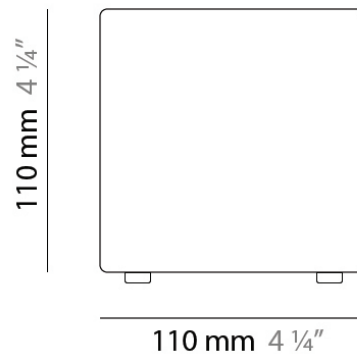

KUBIK PORTABLE

D84371

PROJECT _____

TYPE _____

NOTES _____

QUANTITY _____

DATE _____

GENERAL

Series: Kubik
Brand: Panzeri
Division: Design
Mounting Type: Portable
Mounting Location: Table
Subcategory: Table

PHYSICAL

Shape: Square
Length (mm): 110
Length (in): 4 ⁵/₁₆
Width (mm): 110
Width (in): 4 ⁵/₁₆
Height (mm): 110
Height (in): 4 ⁵/₁₆
Light Distribution: Omnidirectional
Weight (kg): 0.83
Weight (lbs): 1.82
Diffuser: Matte White Blown Glass
Fixture Finish: WHI
Fixture Material: Metal

ELECTRICAL

Input Wattage Range: 1 - 9 W
Lamp Type: LED
Input Wattage (W): 9.5
Total Output Wattage (W): 8
Dimming: Non-Dimmable
Driver Included: Yes
Driver Location: Integrated
Driver Type: Constant Current - 120Vac
Driver Class: Class 2
Input Voltage (V): 120
Constant Current (mA): 350

LED

Number of LEDs: 1
Color Temperature (°K): 3000
Max. Delivered Lumen (lm): 667
CRI: >80 CRI
Lamp Life (hrs): 60000

OPTICAL

RATINGS AND CERTIFICATIONS

Certified By: CSA Certified to UL and CSA Standards
IP rating: IP20