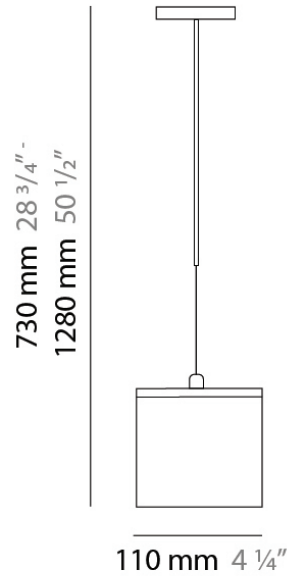

KUBIK SUSPENSION

D81433

GENERAL

Series: Kubik
Brand: Panzeri
Division: Design
Mounting Type: Suspension
Mounting Location: Ceiling
Subcategory: Pendant

PHYSICAL

Shape: Square
Length (mm): 110
Length (in): 4 ⁵/₁₆
Width (mm): 110
Width (in): 4 ⁵/₁₆
Height (mm): 730
Height (in): 28 ³/₄
Max. Overall Height (mm): 1283
Max. Overall Height (in): 50 ¹/₂
Light Distribution: Omnidirectional
Weight (kg): 1.56
Weight (lbs): 3.43
Diffuser: Matte White Blown Glass
Fixture Finish: WHI
Fixture Material: Metal

ELECTRICAL

Input Wattage Range: 10 - 19 W
Lamp Type: LED
Input Wattage (W): 9.5
Total Output Wattage (W): 8
Dimming: Non-Dimmable
Driver Included: Yes
Driver Location: Integrated
Driver Type: Constant Current - 120Vac
Driver Class: Class 2
Input Voltage (V): 120 - 277
Constant Current (mA): 500
Upon Request: (Not included - see components) Remote: 0-10Vdc dimming / Phase dimming @120Vac only / Non-dimming 1

LED

Number of LEDs: 1
Color Temperature (°K): 3000
Max. Delivered Lumen (lm): 1080
CRI: >80 CRI
Lamp Life (hrs): 60000

OPTICAL

RATINGS AND CERTIFICATIONS

Certified By: CSA Certified to UL and CSA Standards
IP rating: IP40

PROJECT
TYPE
NOTES
QUANTITY
DATE