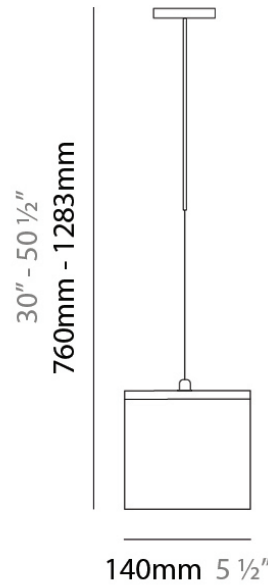

KUBIK SUSPENSION

D81003

GENERAL

Series: Kubik
Brand: Panzeri
Division: Design
Mounting Type: Suspension
Mounting Location: Ceiling
Subcategory: Pendant

PHYSICAL

Shape: Cube
Length (mm): 140
Length (in): 5 1/2
Width (mm): 140
Width (in): 5 1/2
Height (mm): 760
Height (in): 30.0
Max. Overall Height (mm): 1283
Max. Overall Height (in): 50 1/2
Light Distribution: Omnidirectional
Weight (kg): 3.27
Weight (lbs): 7.2
Diffuser: Matte White Blown Glass
Fixture Finish: Metallic Gray
Fixture Material: Glass / Aluminum

ELECTRICAL

Number of Lamps: 1
Lamp Type: LED Retrofit
Lamp Shape: T4
Bulb Included: Bulb Not Included
Total Output Wattage (W): 3
Max. Wattage Per Lamp (W): 3
Lamp Base: G9
Input Voltage (V): 120

LED

OPTICAL

RATINGS AND CERTIFICATIONS

Certified By: CSA Certified to UL and CSA Standards
IP rating: IP20

PROJECT
TYPE
NOTES
QUANTITY
DATE