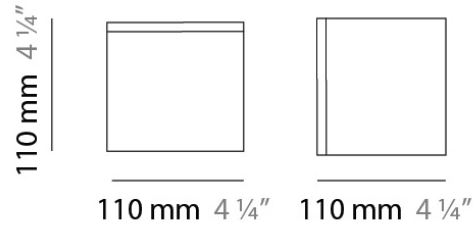

KUBIK SURFACE

D83279

PROJECT _____

TYPE _____

NOTES _____

QUANTITY _____

DATE _____

GENERAL

Series: Kubik
Brand: Panzeri
Division: Design
Mounting Type: Surface
Mounting Location: Ceiling
Subcategory: Ambient

PHYSICAL

Shape: Square
Length (mm): 110
Length (in): 4 ⁵/₁₆
Width (mm): 110
Width (in): 4 ⁵/₁₆
Height (mm): 110
Height (in): 4 ⁵/₁₆
Light Distribution: Omnidirectional
Weight (kg): 0.66
Weight (lbs): 1.45
Diffuser: Matte White Blown Glass
Fixture Finish: WHI
Fixture Material: Metal

ELECTRICAL

Input Wattage Range: 1 - 9 W
Lamp Type: LED
Input Wattage (W): 9.5
Total Output Wattage (W): 9
Dimming: Non-Dimmable
Driver Included: Yes
Driver Location: Integrated
Driver Type: Constant Current - 120Vac
Driver Class: Class 2
Input Voltage (V): 120 - 277
Constant Current (mA): 250
Upon Request: (Not included - see components) Remote: 0-10Vdc dimming / Phase dimming @120Vac only / Non-dimming 1

LED

Color Temperature (°K): 3000
Max. Delivered Lumen (lm): 667
CRI: >80 CRI
Lamp Life (hrs): 60000

OPTICAL

RATINGS AND CERTIFICATIONS

Certified By: CSA Certified to UL and CSA Standards
IP rating: IP40